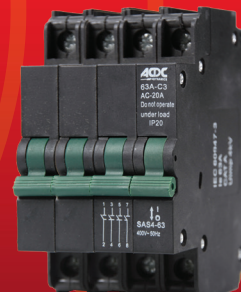

4 POLE

SAS4-25 25A

SAS4-40 40A

SAS4-63 63A

R24900 EACH